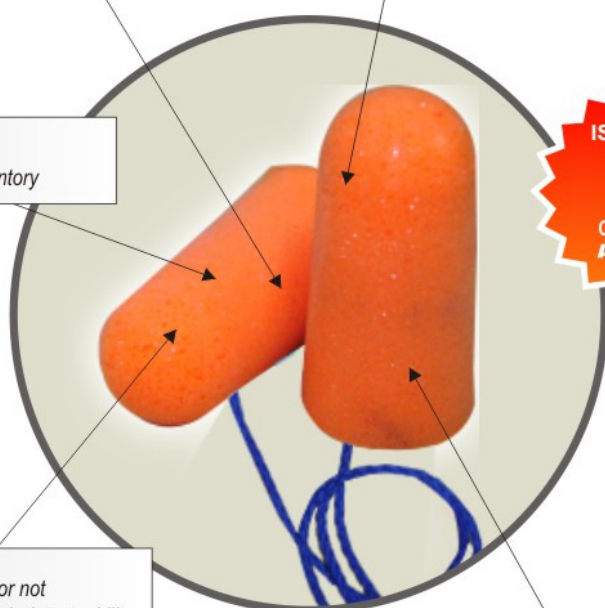

EARPLUG

Contoured Shape

- For Superior fit & smooth soil resistant skin to prevent dirt buildup.

Soft polyurethane foam

- Comfortable fit
- Can be used for long durations without discomfort

One side fits all

- No need to stock multiple sizes, lower inventory

For safety supervisor

- Can keep check if workers are using it or not
- Bright coral colour, easily visible and high detect ability.

Rolling required

- Can be easily inserted into ear canal
- Can be used with ear muff

Important Information :

1. See information supplied by manufacturer with product
2. Fitting instructions to be followed each time ear plug is used
3. Remove earplug slowly with twisting motion to gradually break the seal. Rapid removal may damage ear drum.
4. Keep away from infants and small children. These earplugs are non-toxic, but may interfere with breathing if caught in windpipe, which could lead to serious injury or death. The cord attached to H 101 earplug is not a toy. It may interfere with breathing if wrapped around the neck which could cause serious injury or death.